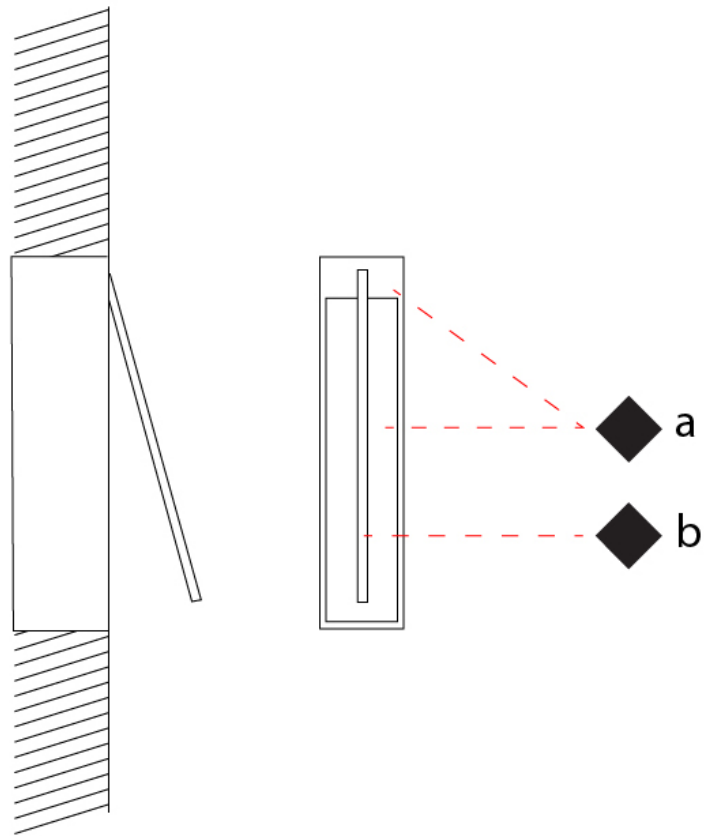

SPILO 1 ROD RECESSED

D46005-

PROJECT

TYPE

SPECIFIER

QUANTITY

DATE

D