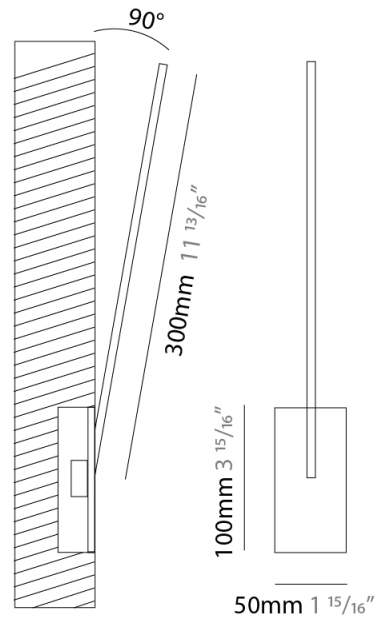

SPILLO 1 ROD RECESSED

D46013- -

base number   Color   Finish
Temperature   Options

1. To build a product code in our configurator select the specify button on the base model # product page
2. To build a manual product code on this datasheet choose from the options listed below in blue font and add the suffix to the base model #

GENERAL

Series: Spillo
Subseries: Spillo 1 Rod
Brand: Icone
Division: Design
Mounting Type: Recessed
Mounting Location: Wall
Subcategory: Ambient

PHYSICAL

Shape: Rectangle
Width (mm): 50
Width (in): 1 15/16
Height (mm): 300
Height (in): 11 13/16
Light Distribution: Adjustable
Fixture Finish: WHI / BLK / CHR / BGD
Fixture Material: Brass

ELECTRICAL

Lamp Type: LED
Total Output Wattage (W): 3.96
Dimming: 0-10V Dimming
Driver Included: No
Driver Location: Remote
Driver Type: Constant Voltage - 120 / 277Vac
Driver Class: Class 2
Input Voltage (V): 120 - 277
Output Voltage (V): 12
Upon Request: (Not included, see components) 0-10Vdc dimming / 277Vac

LED

Color Temperature (°K): 2700 / 3000
Nominal Lumen (lm): 330
CRI: >90 CRI
Lamp Life (hrs): 50000

OPTICAL

Adjustability: Tilt 120°

RATINGS AND CERTIFICATIONS

Certified By: Certified for North American Standards
IP rating: IP20